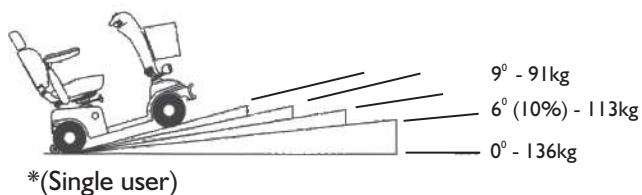

SPECIFICATIONS

	VENTURER
Length	1250mm
Width	600mm
Height	1160mm
*Safe Climbing Angle	9 Degrees
*Max Climbing Angle	9 Degrees
Maximum Load Single User*	136Kgs
Charger	8Amp
Motor Size	1.0Hp
Maximum Speed	9.5Kph
Battery Capacity (Minimum Amp)	50Amp
Maximum Range #	up to 40km
Wheel Size	265mm
Turning Radius	1440mm
Weight (with battery)	95kg

FEATURES

High Back Seat
Gas Adjustable Steering Tiller
Easy to Use Dash Panel
LED Lighting
Super Bright Headlight
Variable Seat Height
265mm Pneumatic Tyres
Sliding & Rotating Seat
Adjustable Width Arm Rests
Front & Rear Suspension
Front Shopping Basket
Hazard Lights / indicators
Horn
Anti Tips Wheels
Comprehensive Warranty

Shoprider is listed and complies with the regulations of the Therapeutic Goods Association of Australia as well as the regulatory bodies and standards in America (FDA) and Europe (CE)

WARNING: Do not exceed 10kph on public roads or paths.

IMPORTANT: Always be sure to read your owner's manual thoroughly before operating your machine.

Driving range varies with the factors shown below

- (1) The weight of the occupant
- (2) Level ground & Ambient temperature
- (3) Battery condition / Type of charger
- (4) Driving Style

VENTURER

SHOPRIDER®
www.shoprider.com.au

mobility

Your Authorised dealer

For your nearest Distributor call 1800 672 633
Or visit our Web Site at www.shoprider.com.au