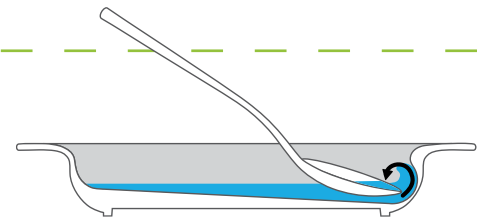

cross section

Vital ergo Mug

- ❑ conical shaped inner cup
- ❑ two broad handles for easy grip and added stability
- ❑ shape allows contents to be emptied without tilting head
- ❑ ideal for drinking in bed or laying down
- ❑ thermodynamic function helps contents stay warm or cool