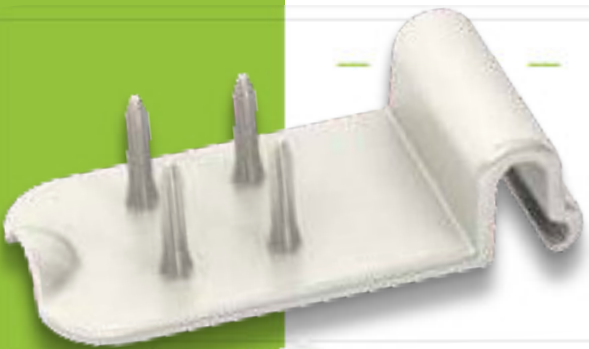

Three sides of the board have a raised edge to hold bread or other food in place and prevent it from moving. The base on the board has an anti-slip ring to ensure the board remains secure on the preparation surface. These features make it easy to butter bread with just one hand.

□ weight 360g □ dimensions 220x170 mm

				
colour	Blue	red	yellow	Green
code	6599	6597	6598	9109

Food Preparation Aid

An optional accessory for the non-slip board, this useful tool can be used to help when cutting foods such as fruit, vegetables or cheese. ideal for people with limited mobility or dexterity, or only the use of one hand.

the small plate with four spikes attaches easily to the edge of the non-slip board, and helps to hold whatever small item is being cut, peeled or prepared.

code 11449 □ weight 35g

Product Finder

Finding the Best Support - the appropriate help for every need