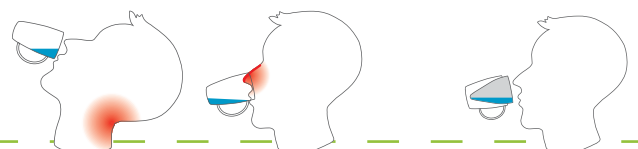

cross section

Vital ergo Mug

- ❑ conical shaped inner cup
- ❑ two broad handles for easy grip and added stability
- ❑ shape allows contents to be emptied without tilting head
- ❑ ideal for drinking in bed or laying down
- ❑ thermodynamic function helps contents stay warm or cool

impediments with conventional mugs

vital ergo mug

	Plate 26cm	Plate 20cm	Bowl 15cm	ergo mug
code	10521	10144	9657	12489
capacity	760ml	360ml	185ml	200ml
weight	495g	300g	155g	147g
dimensions	260 x 40 mm	200 x 15 mm	155 x 35 mm	80.5 x 108.5 mm