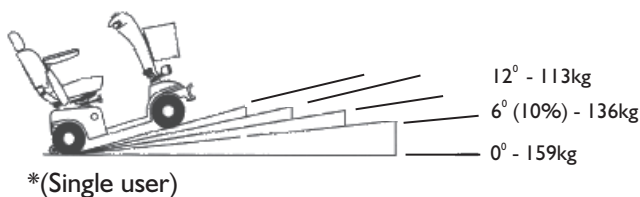

The reliability of these impressive scooters by SHOPRIDER™ is further enhanced by the rear wheel drive and electromagnetic brake

SPECIFICATIONS

	AllRounder
Length	1300mm
Width	640mm
Height	1200mm
*Safe Climbing Angle	9 Degrees
*Max Climbing Angle	12 Degrees
Maximum Load Single User*	159Kgs
Charger	8Amp
Motor Size	1.5Hp (4 pole)
Maximum Speed	10kmph
Battery Capacity (Minimum Amp)	40Amp
Maximum Range #	up to 40km
Wheel Size	330mm
Turning Radius	1440mm
Weight (with battery)	99kg

FEATURES

- Powerful 4 Pole Motor
- Large Captain's Seat
- Adjustable Steering Tiller
- Adjustable Width Arm Rests
- Sliding rotating Seat
- Fold Arm Rests
- Variable Seat height
- Front Shopping Basket
- Horn
- Led Battery Level indicator
- Front Chrome Bumper
- Front & Rear Suspension
- Front & Rear Lights
- Hazard Lights /indicators
- High / Low Speed switch
- Anti Tips Wheels

Comprehensive Warranty

Shoprider is listed and complies with the regulations of the Therapeutic Goods Association of Australia as well as the regulatory bodies and standards in America (FDA) and Europe (CE)

WARNING: Do not exceed 10kph on public roads or paths.

IMPORTANT: Always be sure to read your owner's manual thoroughly before operating your machine.

Driving range varies with the factors shown below

- (1) The weight of the occupant
- (2) Level ground & Ambient temperature
- (3) Battery condition / Type of charger
- (4) Driving Style

AllRounder

SHOPRIDER®
www.shoprider.com.au *mobility*

Your Authorised dealer

For your nearest Distributor call 1800 672 633
Or visit our Web Site at www.shoprider.com.au