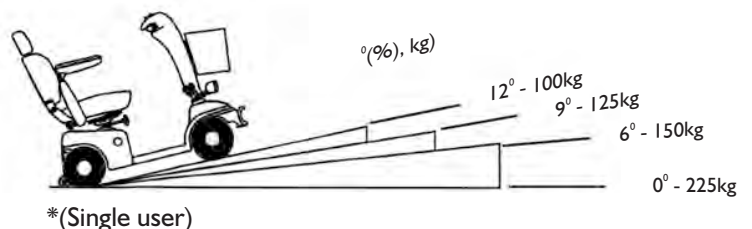

The reliability of this impressive scooter by SHOPRIDER™ is further enhanced by the rear wheel drive and electromagnetic brake.

SPECIFICATIONS	ROCKY 4
Length	1430mm
Width	680mm
Height	1300mm
*Safe Climbing Angle	9 Degrees
*Max Climbing Angle	12 Degrees
*Maximum Load <u>Single user</u>	225Kgs
Charger	8Amp
Motor Size	2.0Hp
Maximum Speed	12Kph
Battery capacity min	2 x 60 Amp
Maximum range#	up to 50km
Wheel Size	330mm
Turning Radius	1800 mm
Weight (with battery)	146kg

FEATURES:

Airflow Comfort Seat
Loop Steering Tiller
Gas Adjustable Steering Tiller
Adjustable width arm rests
Sliding Rotating Seat
Variable Seat Height
Battery Power indicator
Double Head Lights
Rear Lights & Indicators
Hazard Lights
Front & Rear Bump Pads
High & Low Speed
Shopping Basket
Comprehensive Warranty

WARNING: Do not exceed 10kph on public roads or paths

IMPORTANT: Always be sure to read your owner's manual thoroughly before operating your machine.

Driving range varies with the factors shown below

- (1) The weight of the occupant
- (2) Level ground & Ambient temperature
- (3) Battery condition / Type of charger
- (4) Driving Style

Shoprider is listed and complies with the regulations of the Therapeutic Goods Association of Australia as well as the regulatory bodies and standards in America (FDA) and Europe (CE)

SHOPRIDER®
www.shoprider.com.au
mobility

Your Authorised dealer

For your nearest Distributor call 1800 672 633
Or visit our Web Site at www.shoprider.com.au