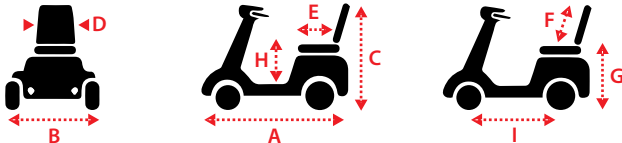

Eco 745

 **merits**
AUSTRALIA

www.meritsaustralia.com

Eco 745

Features

- Stylish eye catching design with attractive modern colour range
- Loop handlebars offer comfortable finger or thumb throttle operation
- Adjustable high back contoured seat with simple operation of slide and swivel mechanisms to allow maximum user comfort
- Infinite adjustment of steering tiller allowing everyone to easily find a comfortable position
- High mount charger socket means easy access when charging
- Removable front basket with carry handle
- Adjustable power saving LED headlight, indicators front and rear, rear tail lights and reverse warning
- Half speed switch fitted.

Dimensions cm/in

Overall Dimension A x B x C	120 x 61 x 99cm/47 x 24 x 39"
Seat Dimension : D x E x F	46 x 40 x 46cm/18 x 16 x 18"
Seat Height from Ground : G	53-58cm/21-23"
Seat Height from Deck : H	40-47cm/16-18.5"
Wheel Base : I	85cm/33.5"

Weight kg/lb

base	battery/ea	seat	total with battery	capacity
51/112	10/22	15/33	86/190	136/300

Technical Specs

Max Speed	10kph/6.25mph
Range	20-30km/13-20mi
Turn Radius	157cm/62"
Ground clearance	9.5cm/3.74"
Motor	DC 24V, 210W (Rating)/715W (Max)
Controller	S-Drive 70A
Battery	12V/34A/H x 2pcs
Charger	5A off-board
Gradient	6°
Front Wheel	10" Pneumatic tire
Rear Wheel	10" Pneumatic tire
Brake	intelligent, regenerative, electromagnetic brakes