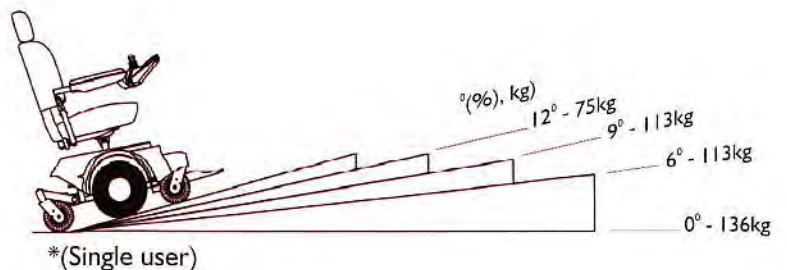

SPECIFICATIONS	G424M	G424L	FEATURES:
Length	920mm	920mm	Large Captain's Seat
Width	620mm	690mm	Retractable charger cord
Height	1120mm	1180mm	Adjustable arm rests
Battery Capacity (Minimum Amp)	2 x 40Amp	2 x 40Amp	Option of swing away leg rest
#Maximum Range	up to 30km	up to 40km	Option elevating leg rest
Maximum Load Single User*	136Kgs	136Kgs	Sleek body design
Charger on board	4Amp	8Amp	Color change panels
Motor Size	0.8 Hp	1.34 Hp	Smooth operation
Maximum Speed	8Kph	9.6Kph	Free wheel device
*Safe Climbing Angle	8 Degrees	8 Degrees	Variable seat height
*Max Climbing Angle	12 Degrees	12 Degrees	Controller interchangeable both arms
Turning Radius	570mm	600mm	Rear drive bracket available
Wheel Size:			
- Front Caster	2 x 125mm	2 x 125mm	
- Middle (drive)	2 x 250mm	2 x 350mm	
- Rear caster	2 x 100mm	2 x 100mm	

Driver weight may exceed weight of unit. Reduce speed when turning

IMPORTANT

Always be sure to read your owner's manual thoroughly before operating your machine.

Driving range varies with the factors shown below

- (1) The weight of the occupant
- (2) Level ground & Ambient temperature
- (3) Battery condition / Type of charger
- (4) Driving Style

SHOPRIDER®
www.shoprider.com.au
mobility

For your nearest Distributor call 1800 672 633
Or visit our Web Site at www.shoprider.com.au

Your Authorised dealer

LAKESIDE
mobility

2/1 Metier Linkway | Birtinya | QLD | 4575
(07) 5325-1231 (07) 5391-4012